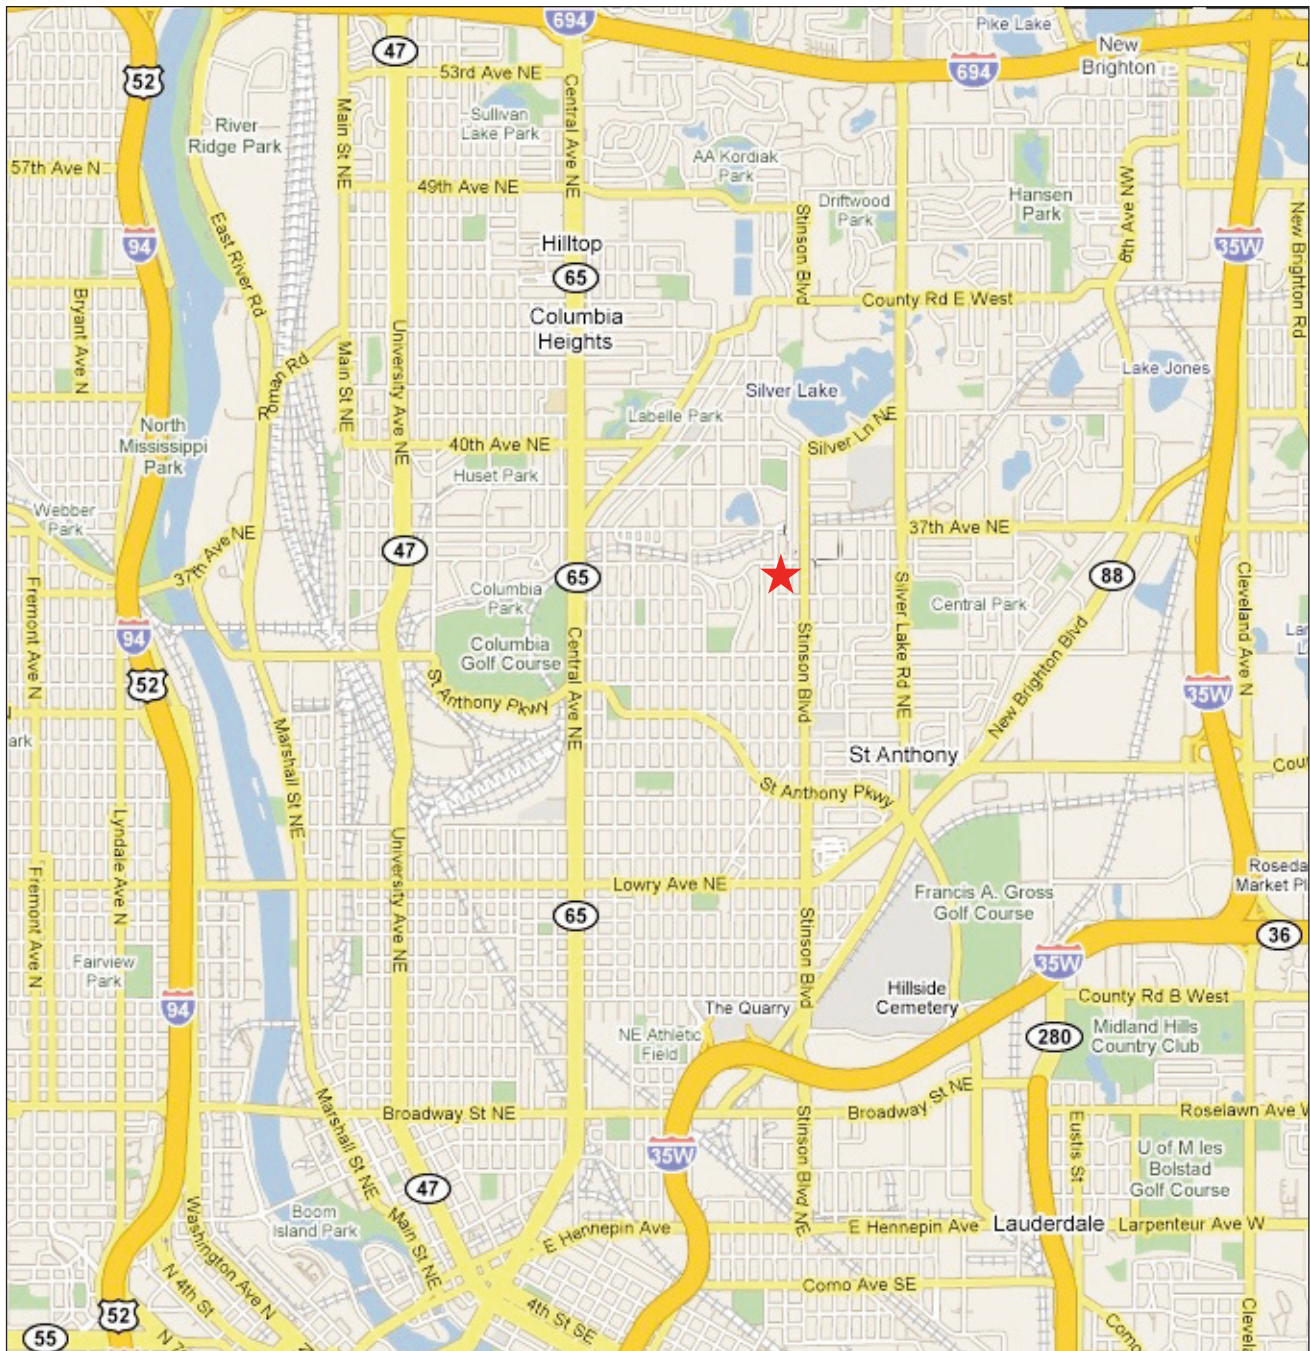

3538 Stinson Blvd. NE · 55418

Bus Routes: #25 goes down Stinson Blvd. (turns at 33rd & Stinson).
#4 & #141 both go down Johnson Street. (turns at 37th and Johnson.
Get off at 37th and Stinson).

Driving: Pull into driveway, up hill & come in the side door.