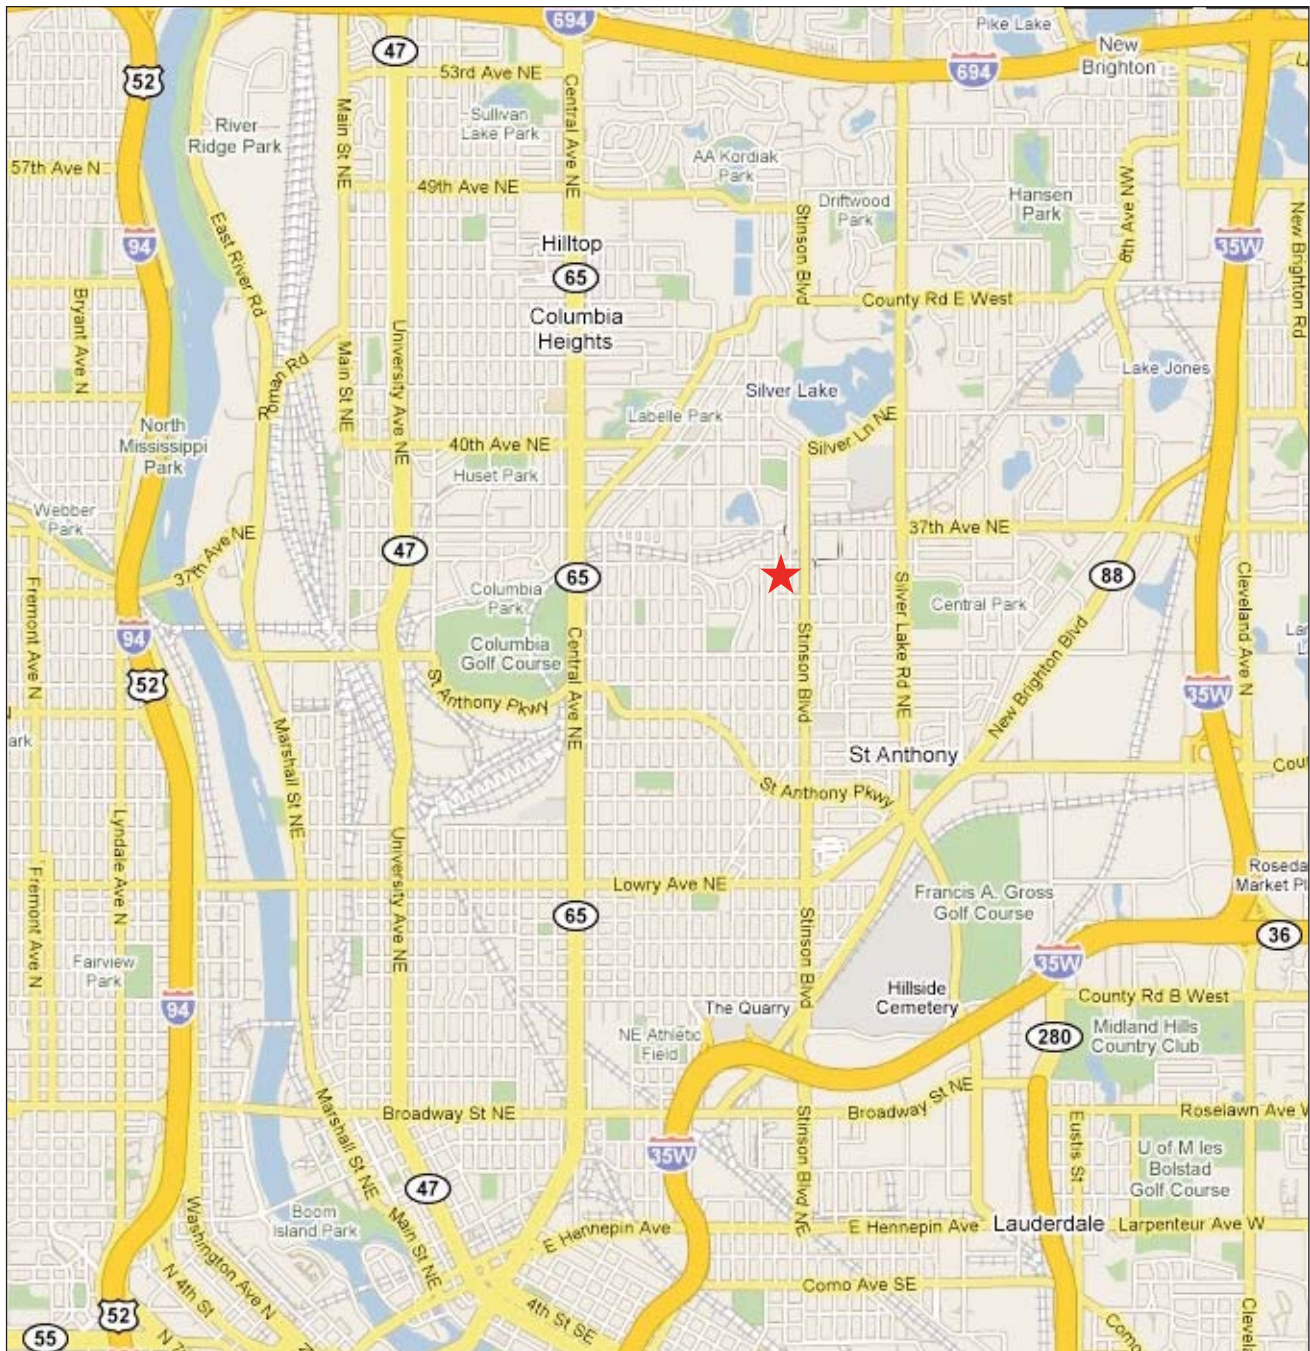

# 3538 Stinson Blvd. NE · 55418

**Bus Routes:** #25 goes down Stinson Blvd. (turns at 33rd & Stinson).  
#4 & #141 both go down Johnson Street. (turns at 37th and Johnson.  
Get off at 37th and Stinson).